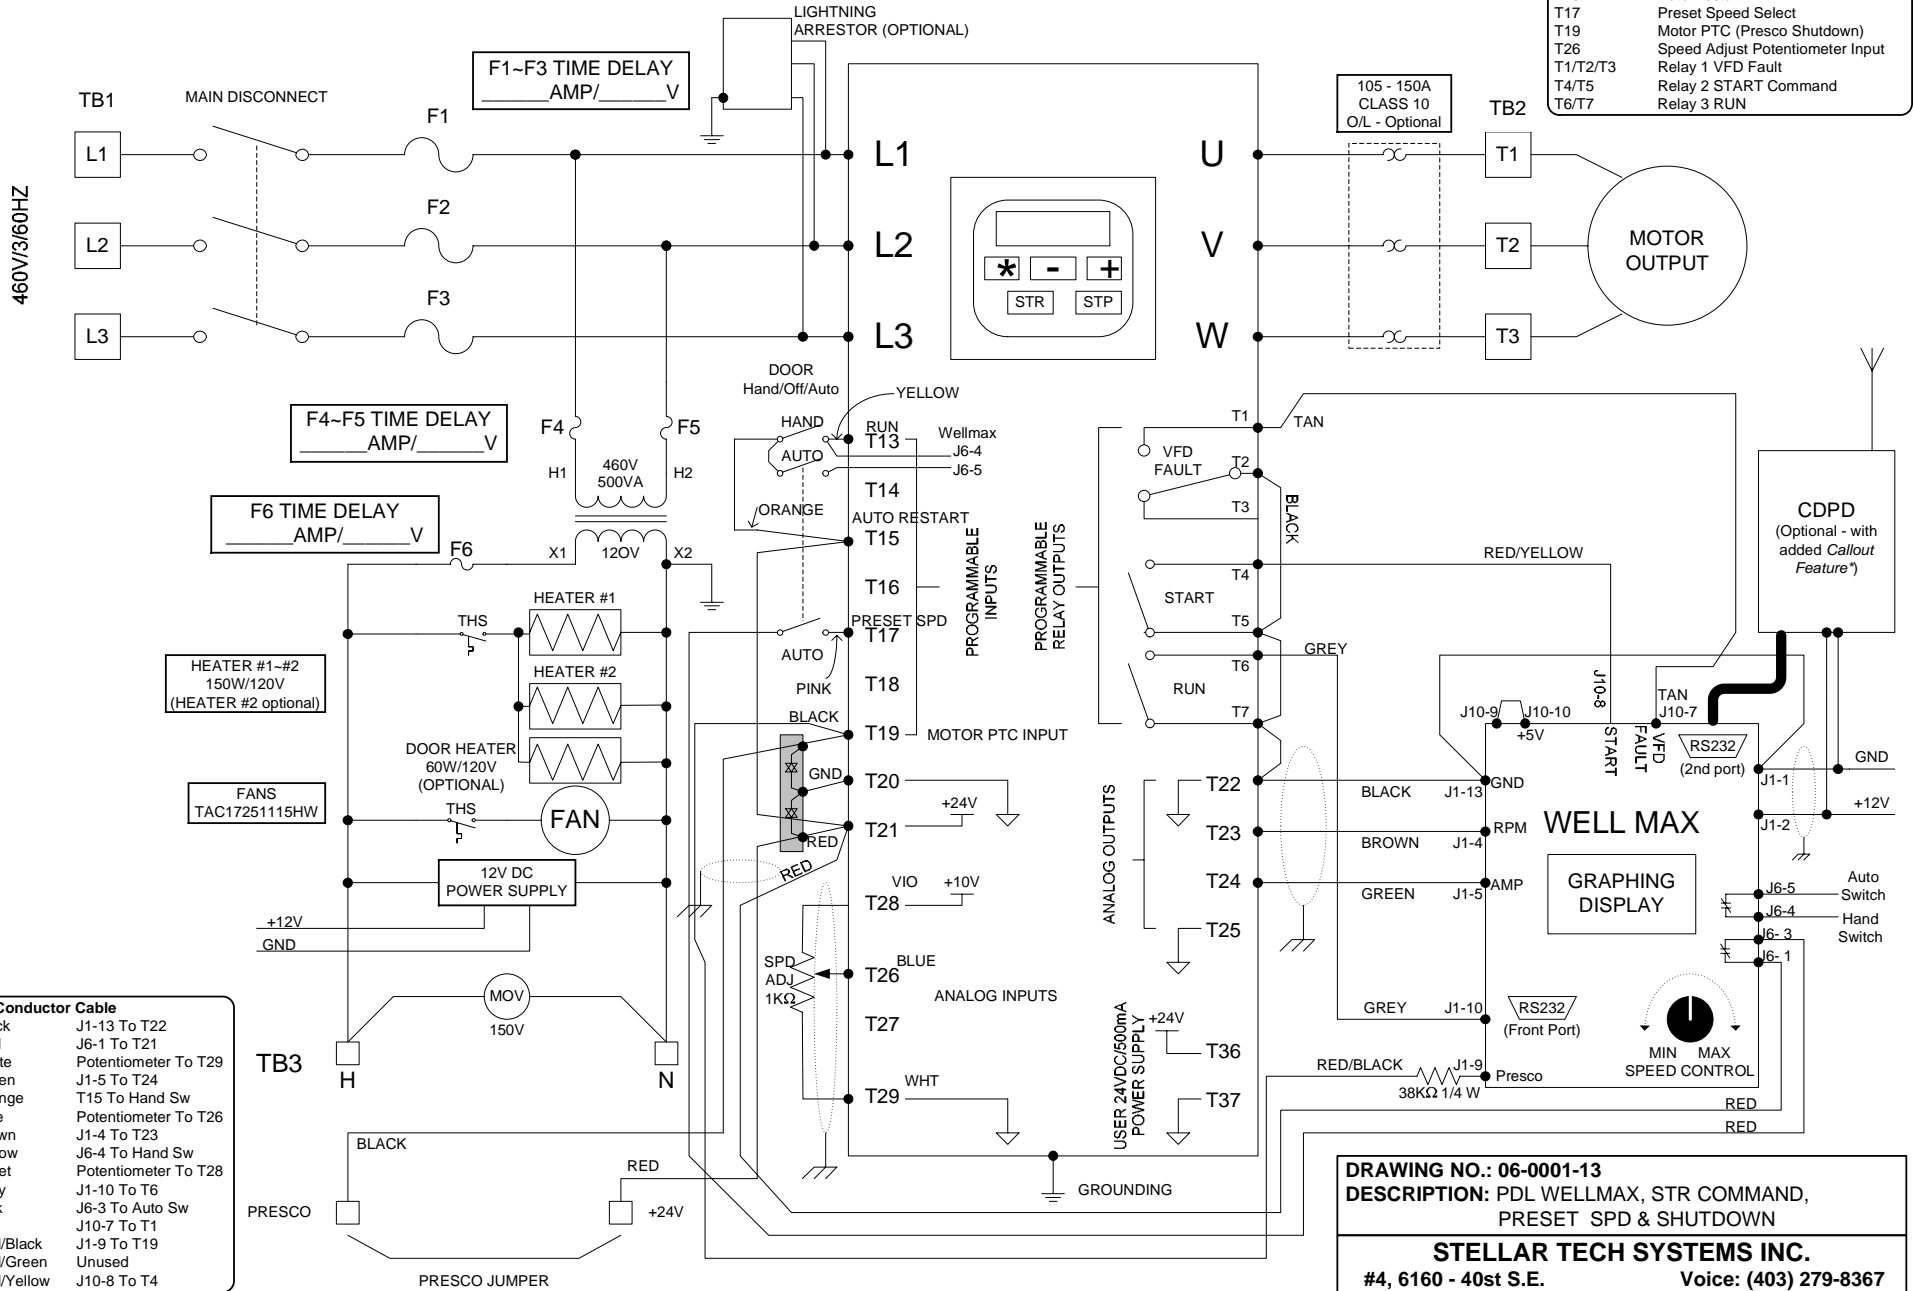

PDL MicroDrive Elite / UltraDrive Elite

VFD Terminals	
T13	Run Signal
T15	Auto Restart
T17	Preset Speed Select
T19	Motor PTC (Presco Shutdown)
T26	Speed Adjust Potentiometer Input
T1/T2/T3	Relay 1 VFD Fault
T4/T5	Relay 2 START Command
T6/T7	Relay 3 RUN

15 Conductor Cable	
Black	J1-13 To T22
Red	J6-1 To T21
White	Potentiometer To T29
Green	J1-5 To T24
Orange	T15 To Hand Sw
Blue	Potentiometer To T26
Brown	J1-4 To T23
Yellow	J6-4 To Hand Sw
Violet	Potentiometer To T28
Gray	J1-10 To T6
Pink	J6-3 To Auto Sw
Tan	J10-7 To T1
Red/Black	J1-9 To T19
Red/Green	Unused
Red/Yellow	J10-8 To T4

DRAWING NO.: 06-0001-13
DESCRIPTION: PDL WELLMAX, STR COMMAND, PRESET SPD & SHUTDOWN

STELLAR TECH SYSTEMS INC.
 #4, 6160 - 40st S.E. Voice: (403) 279-8367
 Calgary, Alberta T2C 1Z3 Fax: (403) 279-8368